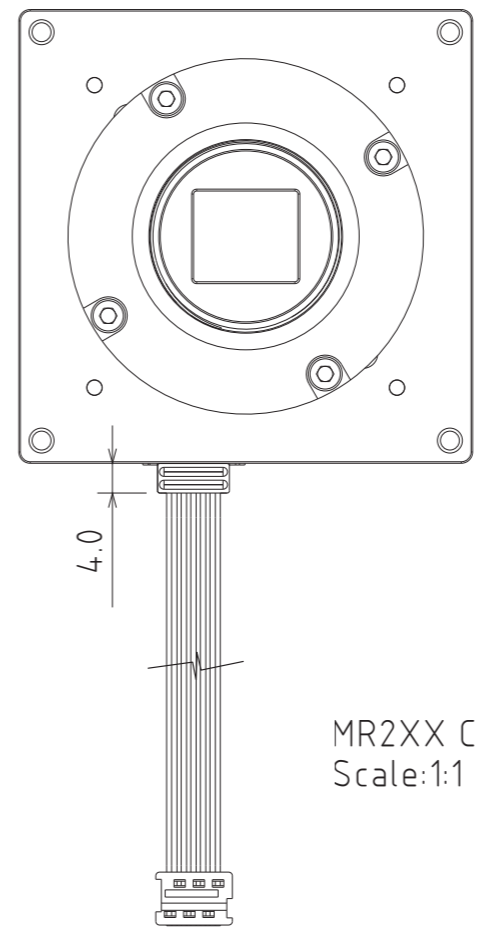

1

PIN 1 2 3 4 5 6

Ribbon Cable 50mil  
Mfg. 3M P/N 78-8094-9295-8

Conn. Mfg. Molex, P/N 903207

97.0

4.0

MR2XX Camera relationship  
Scale:1:1

**SOFTHARD** TECHNOLOGY Ltd.

SYNC. CABLE 6TC2468

Drawn by: Michal Slivka	DATE 7/11/2008
Checked by: Max Larin	DATE 7/11/2008
Designed by:	DATE

SIZE A3	DRAWING NUMBER 6TC2468	REV 2
SCALE 2:1	WEIGHT(kg) 0.01	SHEET 1/1

H G B A