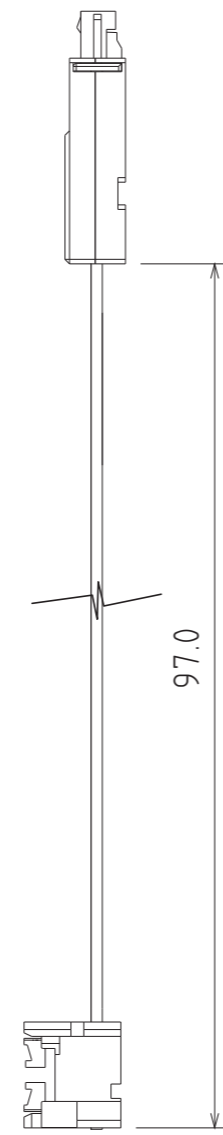

H G F E D C B A

4

3

2

1

4

3

2

1

PIN 1 2 3 4 5 6

Ribbon Cable 50mil  
Mfg. 3M P/N 78-8094-9295-8

Conn. Mfg. Molex, P/N 903207

97.0

4.0

MR2XX Camera relationship  
Scale:1:1

**SOFTHARD** TECHNOLOGY Ltd.

SYNC. CABLE 6TC2468

Drawn by: Michal Slivka	DATE 7/11/2008
Checked by: Max Larin	DATE 7/11/2008
Designed by:	DATE

SIZE A3	DRAWING NUMBER 6TC2468	REV 2
SCALE 2:1	WEIGHT(kg) 0.01	SHEET 1/1

H G B A