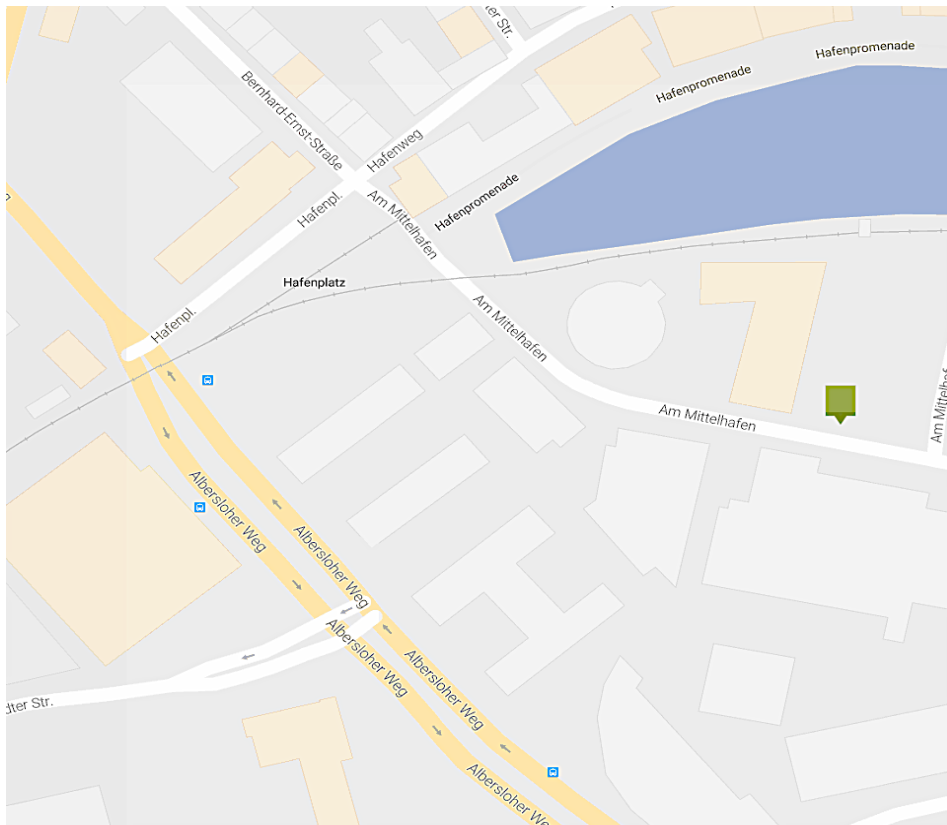

Address:

Am Mittelhafen 16
48155 Münster

Germany

Parking:

Parking facilities are available directly at our parking lots next to the office. Ideally inform us upon your arrival that we might reserve a visitor parking space for you.

Directions by train

Leave the train at “Münster Hauptbahnhof (Main Station)”. Walking distance to our offices: around 12 min.

By foot

- leave the main station through the rear exit in the direction of „Bremer Platz“ and turn right into „Bremer Straße“.
- cross the „Hansaring“ and follow straight on „Albersloher Weg“.
- follow the road until „Hafenplatz“ which is located on the left
- turn left into Hafenweg
- turn right at the next street into „Am Mittelhafen“, you will find us after about 250m to the left.

Find the schedule here: http://www.rvm-online.de/fahrplantabellen/pdf/ST_S50.pdf

Get off at “Münster Main Station” and pass through the tunnel which is right to the station. Go into the direction of „Bremer Platz“ and follow the directions „by foot“, described above.