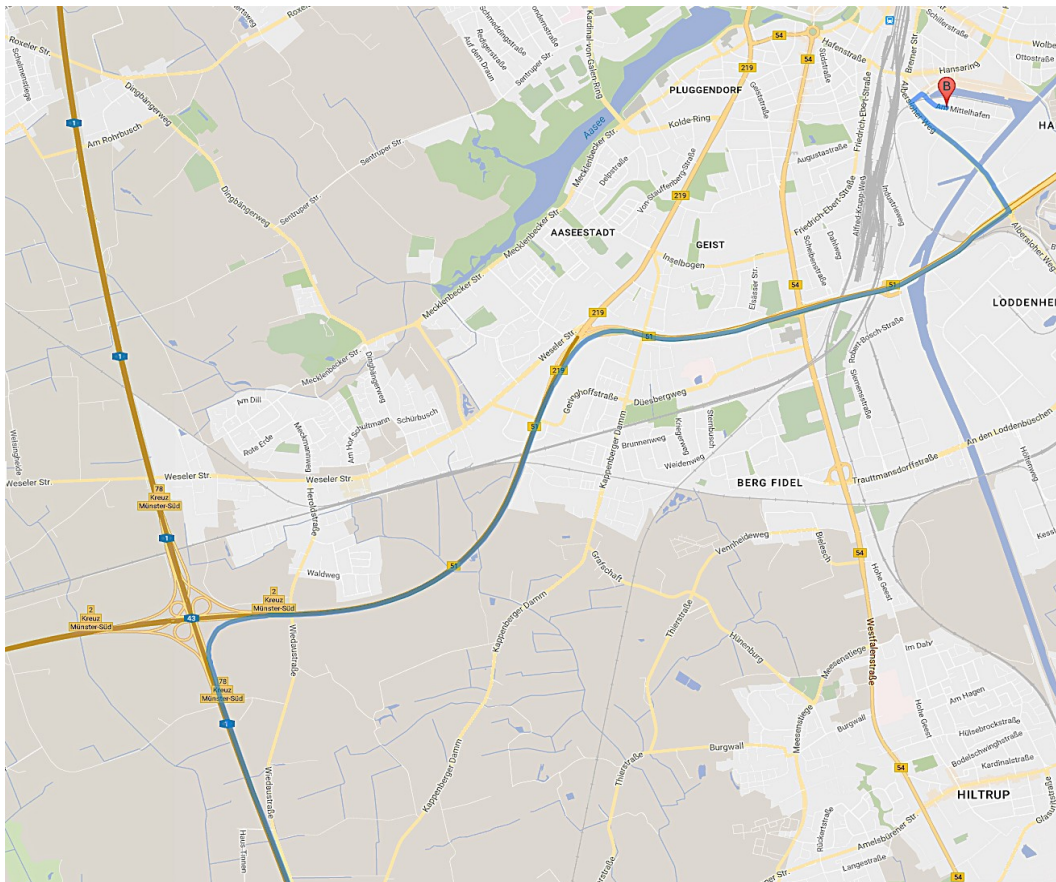

Directions by train

Leave the train at “Münster Hauptbahnhof (Main Station)”. Walking distance to our offices: around 12 min.

By foot

- leave the main station through the rear exit in the direction of „Bremer Platz“ and turn right into „Bremer Straße“.
- cross the „Hansaring“ and follow straight on „Albersloher Weg“.
- follow the road until „Hafenplatz“ which is located on the left
- turn left into Hafenweg
- turn right at the next street into „Am Mittelhafen“, you will find us after about 250m to the left.

Find the schedule here: http://www.rvm-online.de/fahrplantabellen/pdf/ST_S50.pdf

Get off at “Münster Main Station” and pass through the tunnel which is right to the station. Go into the direction of „Bremer Platz“ and follow the directions „by foot“, described above.

If you drive by car from the airport please follow the directions of „via A1 coming from the North“, described below in this document. Distance: approx. 40km / 25 miles; Driving time: approx. 30min.

Arrival by Taxi: Distance: approx. 40km / 25 miles; Driving time: approx. 30min. – Fare: approx. € 80, - oneway (as per 2016).

By car

via A1/A43 coming from the South:

- leave A1 at motorway exit “Münster Süd” and change onto A43/B51 in the direction of Münster.
- Turn right at the motorway exit “Münster Süd/Ost/Halle Münsterland” and drive onto the B51 (Umgehungsstraße).
- leave the B51 at the exit „Albersloh/Hafen/Halle Münsterland“ and turn left in the direction of „Zentrum/Halle Münsterland/Hafen“.
- follow “Albersloher Weg” until “Hafenplatz”, which is on the right hand side.
- Turn right into “Hafenweg”.
- Turn right again at next street.
- You will find us after about 250m on the left.