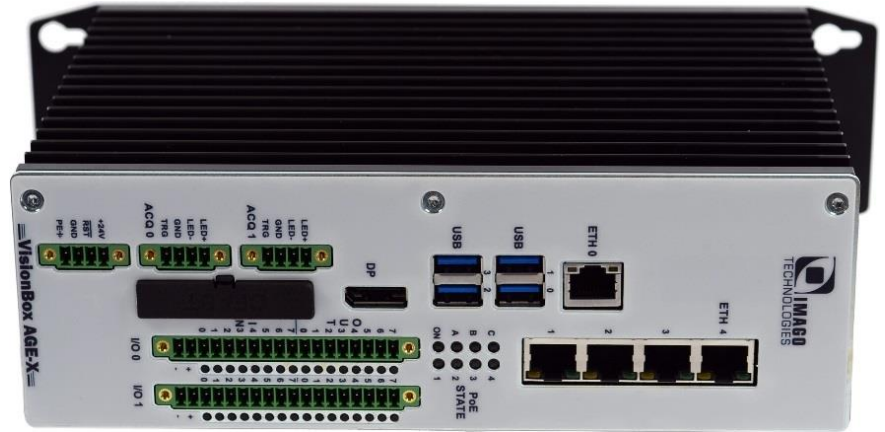

Technical Data

VisionBox AGE-X TIGER+ B3631##
[Ver. 1.2 / 07.2018]

The Heart of Your Vision System

Embedded Industrial Machine Vision Computer

The AGE-X TIGER+ consists of the unique Real-Time Communication Controller and latest Skylake processor. Vision Interfaces are 4 GigE Vision ports, 2 current-driven outputs for LED lighting and 16/16 digital I/Os.

Key Features

- 2 × LED controller and
- 2 × camera trigger
- 16/16 digital In/Out with opto-isolators
- 5 × GigE interface (4 × camera, 1 × network)
- Computing power: Quad-core Skylake i5
- OS MS Windows 10 IoT Enterprise 2016 LTSB 64 bit
- ≥ 120 GB CFast under service hatch
- Embedded system / fanless design
- Long-term availability 2018...2023

Interfaces

Camera Interface	4 × GigE Vision
Camera Trigger	2 ×
LED Controller ($\frac{1}{2}$ A _{continuous} / 6 A _{Peak})	2 × current-controlled
Digital I/O	16 × In / 16 × Out, opto-isolated, 24V
Ethernet	5 × 1.000 Mbit/s (4 × GigE Vision, 1 × LAN)
USB 3.0	4 × for external peripherals (Please ask for IMAGO's recommendations using USB as a camera port.)
USB 2.0	2 × under service hatch for dongles
DisplayPort++ 1.2, 60 Hz	1 ×

Power Consumption (idle / load)	10W / 40W
Power Supply	18V _{DC} – 30V _{DC}
Thermal Solution	Heat sink
Temperature Range	+5 °C ... +45 °C (recommended: +20 °C ... +30 °C)
Weight	2.400 kg
Dimensions	230 mm × 164 mm × 76 mm (W × D × H) 274 mm × 164 mm × 76 mm (W × D × H, on mounting plate)
Mounting Support	4 × M5
Service Flap	access to 2x internal USB 2.0 connector (Dongle / USB stick)