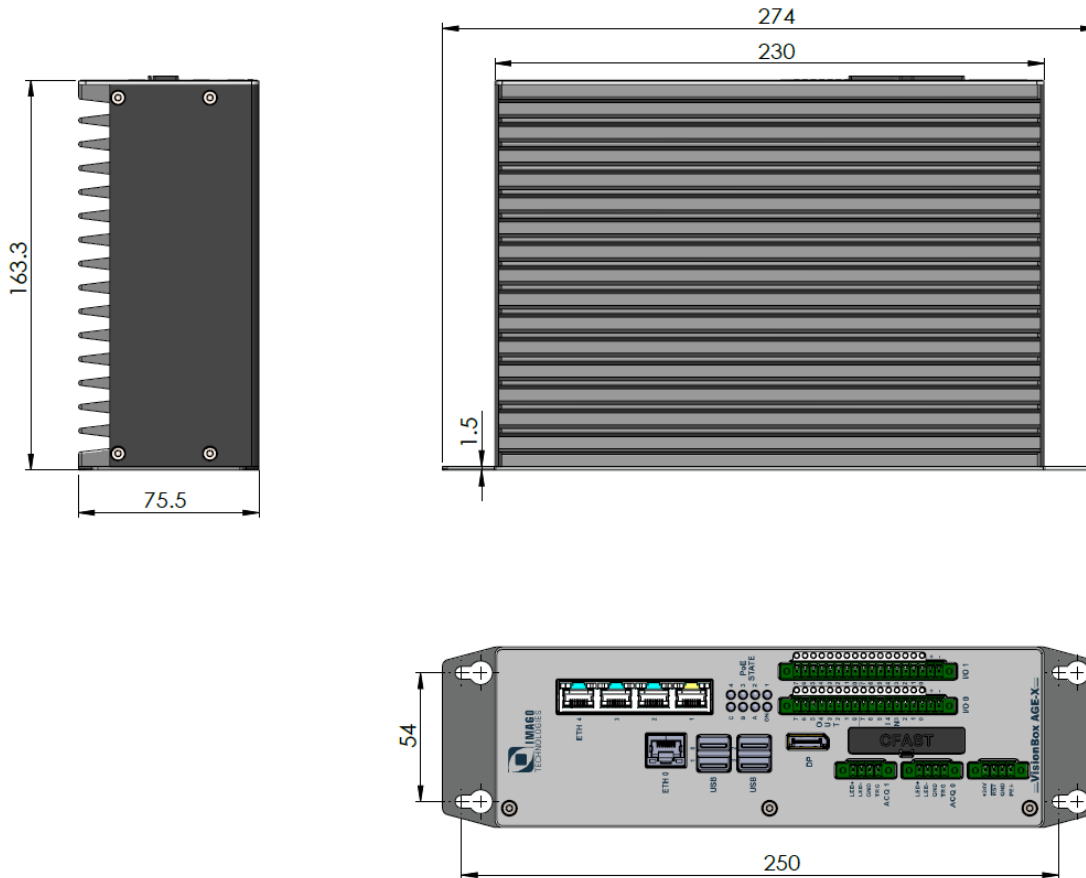

Power Consumption (idle / load)	10W / 40W
Power Supply	18V _{DC} – 30V _{DC}
Thermal Solution	Heat sink
Temperature Range	+5 °C ... +45 °C (recommended: +20 °C ... +30 °C)
Weight	2.400 kg
Dimensions	230 mm × 164 mm × 76 mm (W × D × H) 274 mm × 164 mm × 76 mm (W × D × H, on mounting plate)
Mounting Support	4 × M5
Service Flap	access to 2x internal USB 2.0 connector (Dongle / USB stick)

VisionBox AGE-X TIGER+ B3631##
[Ver. 1.2 / 07.2018]

The Heart of Your Vision System

Dimensions

Block Diagram